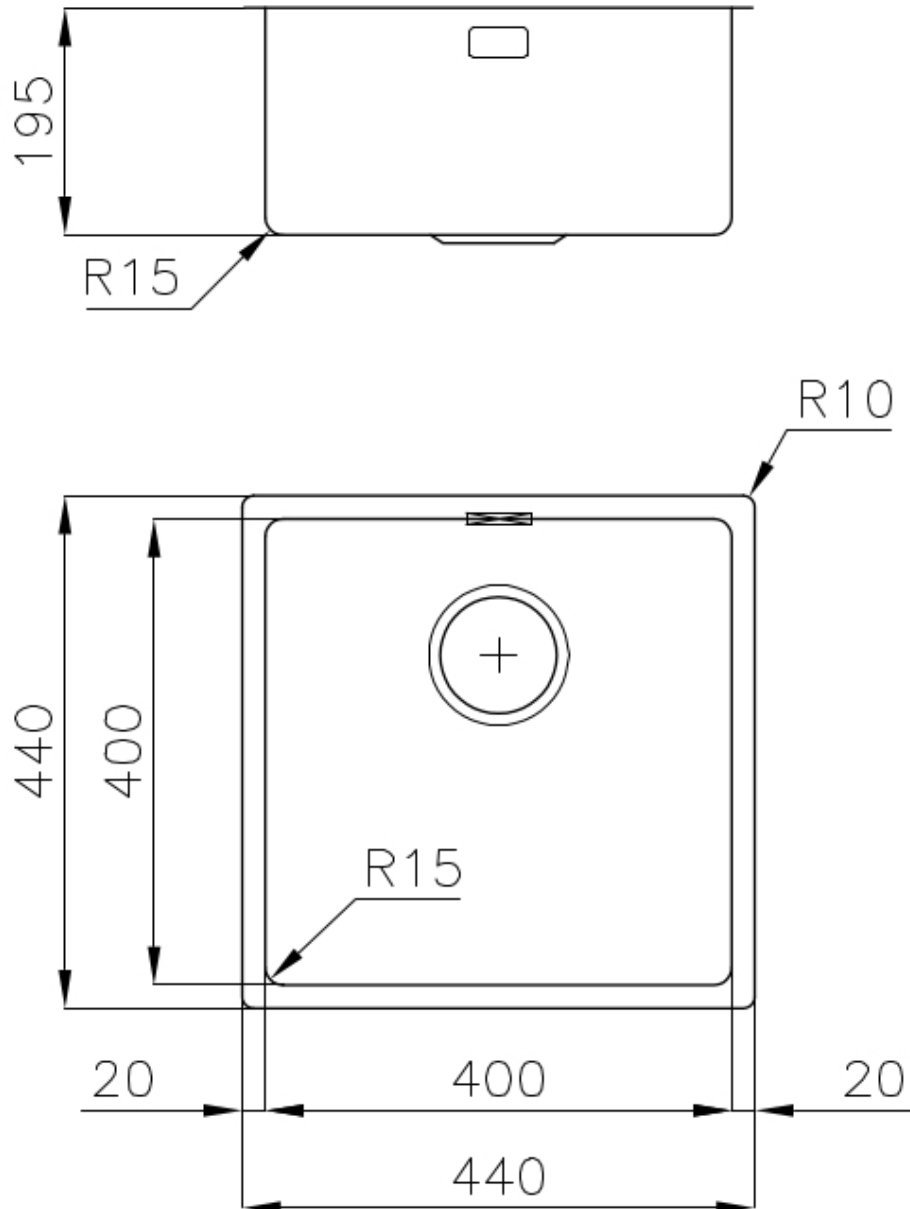

Texture Vintage

Base 45 cm

Dimensions 440x440 mm

Standard fittings Fixing hooks, gasket, drain, overflow and siphon, boxed packing

Mixer holes No standard holes

Built-in hole [View technical data sheet](#)

Drainer No

Width 44 cm

Bowl dimension 400 x 400 mm

Number of bowls 1 bowl

Waste fitting 3,5" drain

FEATURES

VINTAGE PVD The prestigious PVD finish combines with the care for detail of the Vintage finish, to create a combination of unique elegance.

Basket 3,5" waste fitting The drain is equipped with a large 3.5" drain, with the practical basket cap that prevents the discharge of solid parts.

High thickness 1mm thick steel. A significant thickness, which guarantees the maximum sturdiness and durability.

Small radius Bowls with squared shapes with a modern design and an increased capacity, for a minimal aesthetics connected with an extreme practicality.

TECHNICAL DATA

Cut out size
Dimensioni per foratura top