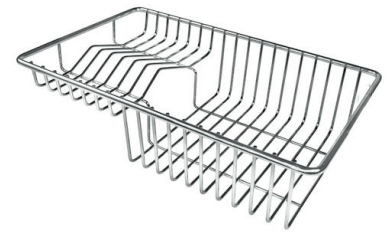

Small radius Bowls with squared shapes with a modern design and an increased capacity, for a minimal aesthetics connected with an extreme practicality.

TECHNICAL DATA

Cut out size
Dimensioni per foratura top

GALLERY

OPTIONAL ACCESSORIES

Cestello inox
8612 000

Glass chopping board
8631 300

HPDE Chopping board
8657 001

HPDE Twin chopping board
8644 101

Stainless steel plate rack
8100 154

Stainless steel plate rack
8100 303
* only in combination with the accessory
8644 101

White basket
8612 100

White bowl
8153 100

Graters kit with ring-holder and food collection tray

8159 101

* only in combination with the accessory
8644 101

Stainless steel perforated tray

8151 000

* only in combination with the accessory
8644 101